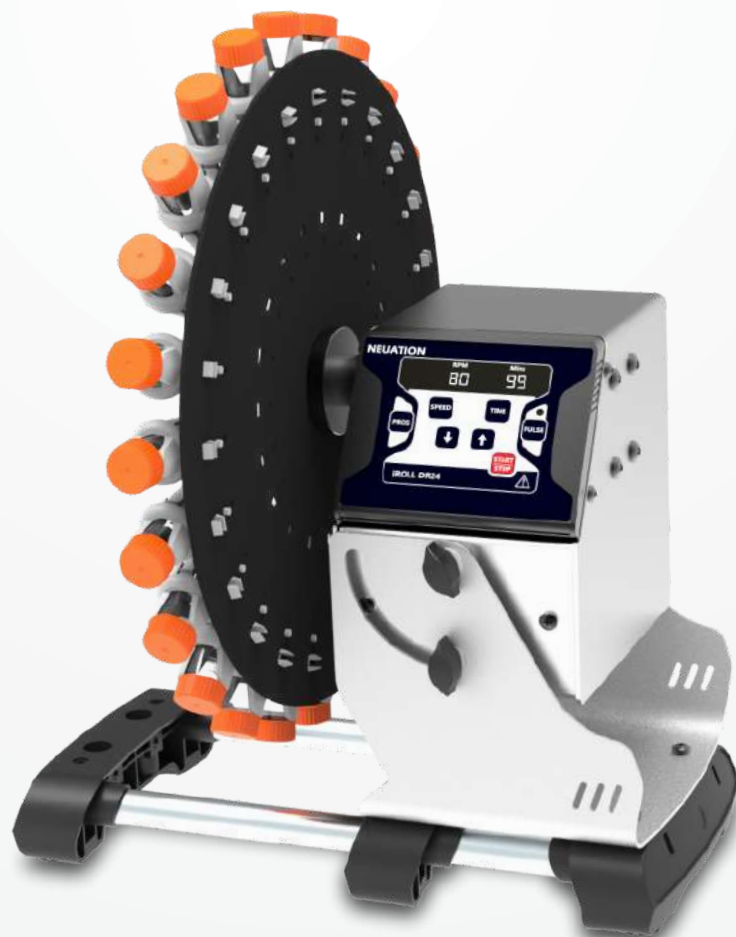

NEUATION

ONE ROTATOR
TO BEAT THEM ALL

iRoll DR24
(Digital Disk Tube Rotator)

iRoll DR24 (Digital Disk Tube Rotator)

A digital disk tube rotator by should ideally offer high-performance and long durability to ease the work of the user. But, common models in the market are designed to reduce the manufacturing costs leading to rampant use of low-quality materials and components like motors which results in a lackluster performance when it comes to proper mixing.

Neuation's top-of-the-line digital disk tube rotator iRoll DR24 is the result of extensive research in user experience and feedback to design a device which offers exceptional performance and durability. Comprising of maintenance-free BLDC motor, the device offers powerful performance without any hassle of maintenance. Additionally, convenience features like power intermittent mode, user-programmable setup and pulse mode offer thorough mixing without much effort.

Product Features

BLDC Motor For Quiet Efficient Performance And A Maintenance-free Long Life.

Microprocessor Controlled Disc Rotator For Intelligent Performance With Last Run Memory Feature.

Variable Speed Ranging From 10-80 RPM With Increments And Accuracy Of +/- 1 RPM.

Variable Timer Setting From 1 To 99 Minutes With An Infinite Mode

Pulse Mode For Alternate Clockwise And Anti-clockwise Motion With 2 Second Stops For Better And Thorough Mixing.

Digital Display For Convenient And Easy Reading Of All Relevant Parameters.